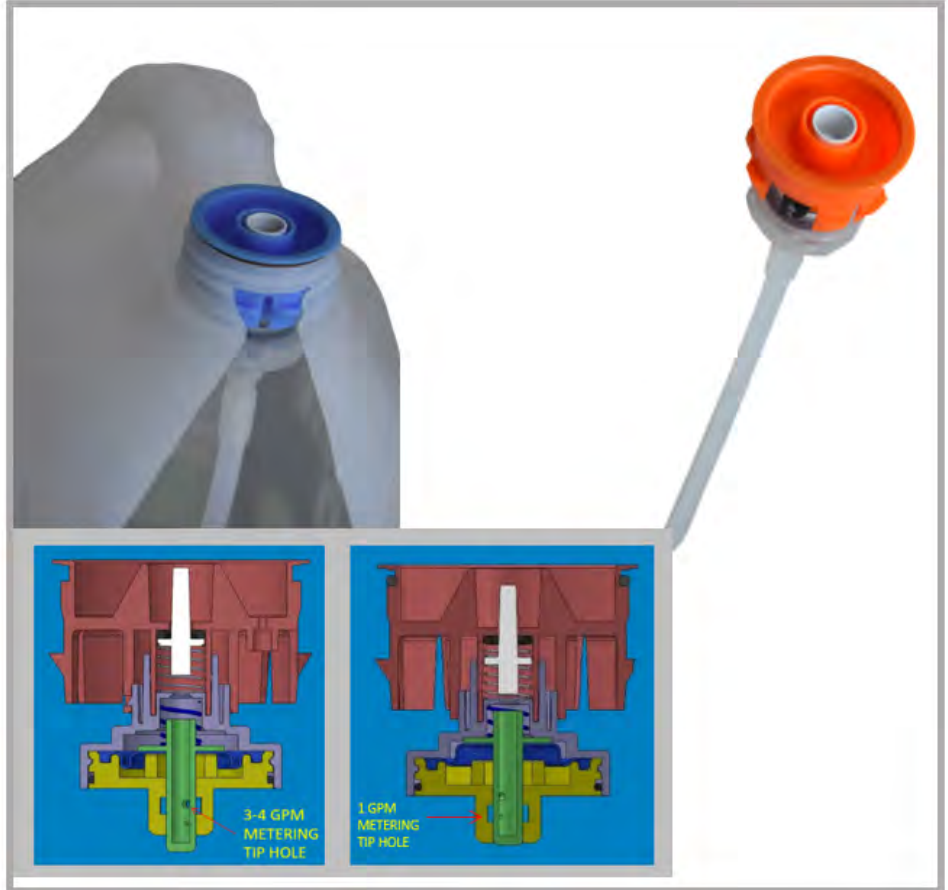

KNIGHT

K'nect

The Intelligent Closed Loop

KEY BENEFITS:

- Fill spray bottles or buckets at differing flow rates with the same concentration.
- Laser drilled dilution ports for consistent precision.
- Customized dilutions matched to your chemistry.
- Simplify your installations & training.
- Tamper proof

K'Nect - the industry's most intelligent closed loop system finally solves the problem of getting consistent and accurate dilutions for both low flow spray bottle filling and high flow mop bucket filling from a dispenser. Knight's patented design automatically adjusts to the varying flow rates.

Up till now, a bottle fill dispenser would pull almost double the amount of concentrate than a bucket fill dispenser when using the same tip. Knight's patented design compensates and even allows for unique dilutions between bottle filling and bucket filling from a single straw insert. Laser cut dilution holes eliminate the additional costs of metering tips while offering precise dosing.

The single straw makes insertion into bottles easy and fast. Once seated into the bottle, these inserts will stay preventing leaks and tampering. Inserts and caps are available in a variety of colors and a wide range of dilutions. Stock inserts work with any dispenser having flow rates between 1 to 4 gpm using our mated caps. Current designs fit 38mm bottle necks offering dilutions ranging from 16 oz. to 1/4 oz per gallon.