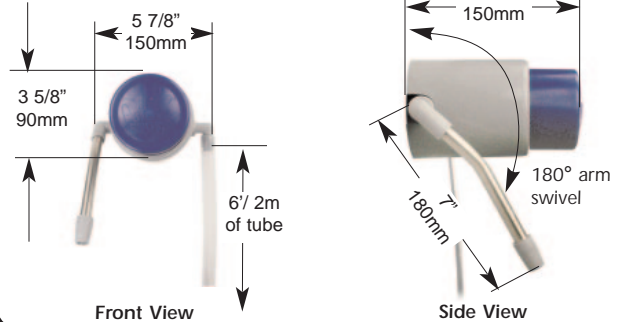

General Dimensions

ORDERING INFORMATION

Big Shot

Includes: Complete pump, 3 x mounting screws and wall plugs, PVC pickup tubing, cable tie, manual

Part Number	Description	Chemical
7629900	Big Shot, Nitrile Assembly, Color Black	Detergents, cleaners, floor cleaners, disinfectants
7629901	Big Shot, Viton Assembly, Color Natural	High caustics, solvents

Knight Headquarters
Toll Free (800)854-3764
Tel (949) 595-4800
Fax (949)595-4801
www.knightequip.com

Canada Branch
Tel (905)542-2333
Fax (905)542-1536

UK Branch
Tel +44(1293)615.570
Fax +44(1293)615.585

Australia Branch
Tel +61(2)9725.2588
Fax +61(2)9725.2025

N. Europe Branch
Tel +31(53)4285.800
Fax +31(53)4285.809

S. Europe Branch
Tel +34(93)4871015
Fax +34(93)215.2019

N. Asia Branch
Tel +82(2)3481.6683
Fax +82(2)3482.5742

S. Asia Branch
Tel +65.9170.0984
Fax +65.6489.6723